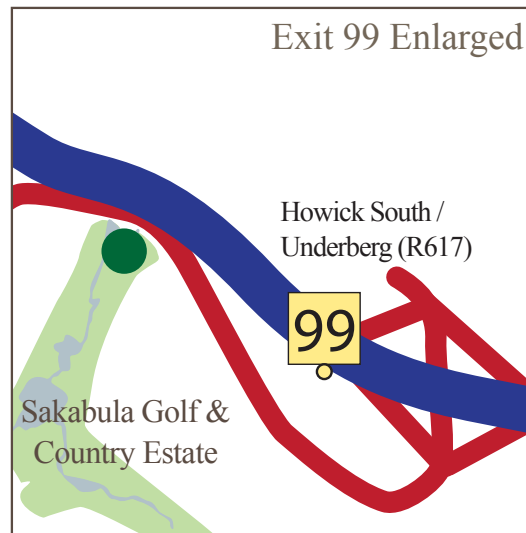

CW
CALDERWOOD HALL
 BOSTON-KZN MIDLANDS
Timeless Elegance

Tel: +27 (0)33 9971926
 Cell: +27 (0)83 235 1027

GPS: 29°40'56.36"S
 30° 4'12.43"E

Calderwood Hall is 31 kms from Exit 99 off
 the N3 freeway on the R617 road.

TO JOHANNESBURG

TO PIETERMARITZBURG

Exit Key:

-  Exit 107: Howick North / Tweedie
-  Exit 103: Howick / Midmar
-  Exit 99: Howick South / Underberg (R617)
-  Exit 96: Cedara