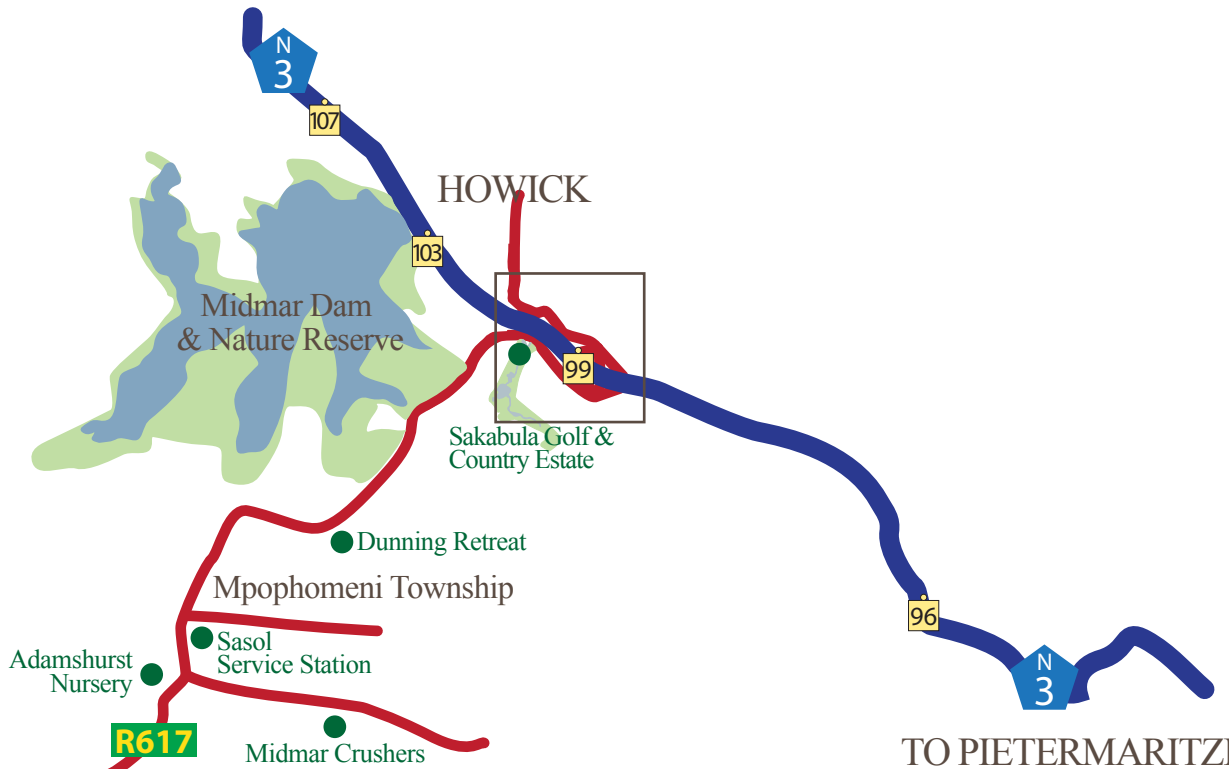

CW
CALDERWOOD HALL
 BOSTON-KZN MIDLANDS
Timeless Elegance

Tel: +27 (0)33 9971926
 Cell: +27 (0)83 235 1027

GPS: 29°40'56.36"S
 30° 4'12.43"E

Calderwood Hall is 31 kms from Exit 99 off
 the N3 freeway on the R617 road.

TO JOHANNESBURG

TO PIETERMARITZBURG

Exit Key:

-  Exit 107: Howick North / Tweedie
-  Exit 103: Howick / Midmar
-  Exit 99: Howick South / Underberg (R617)
-  Exit 96: Cedara