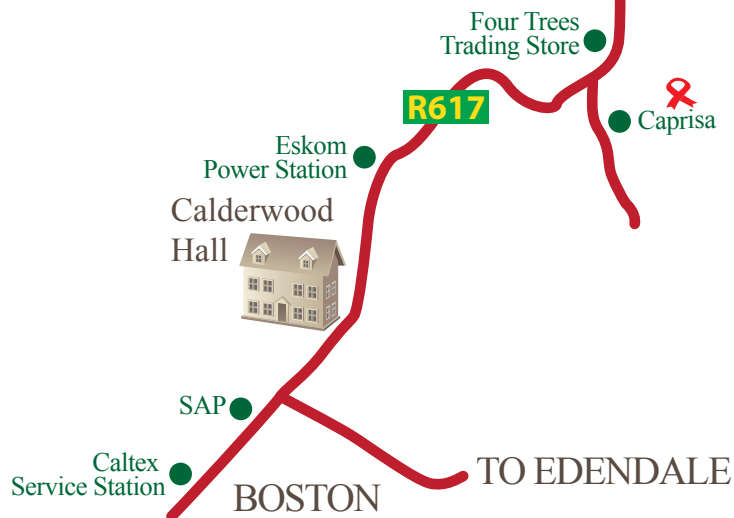

CW
CALDERWOOD HALL
 BOSTON-KZN MIDLANDS
Timeless Elegance

Tel: +27 (0)33 9971926
 Cell: +27 (0)83 235 1027

GPS: 29°40'56.36"S
 30° 4'12.43"E

Calderwood Hall is 31 kms from Exit 99 off
 the N3 freeway on the R617 road.

TO JOHANNESBURG

TO PIETERMARITZBURG

Exit Key:

-  Exit 107: Howick North / Tweedie
-  Exit 103: Howick / Midmar
-  Exit 99: Howick South / Underberg (R617)
-  Exit 96: Cedara